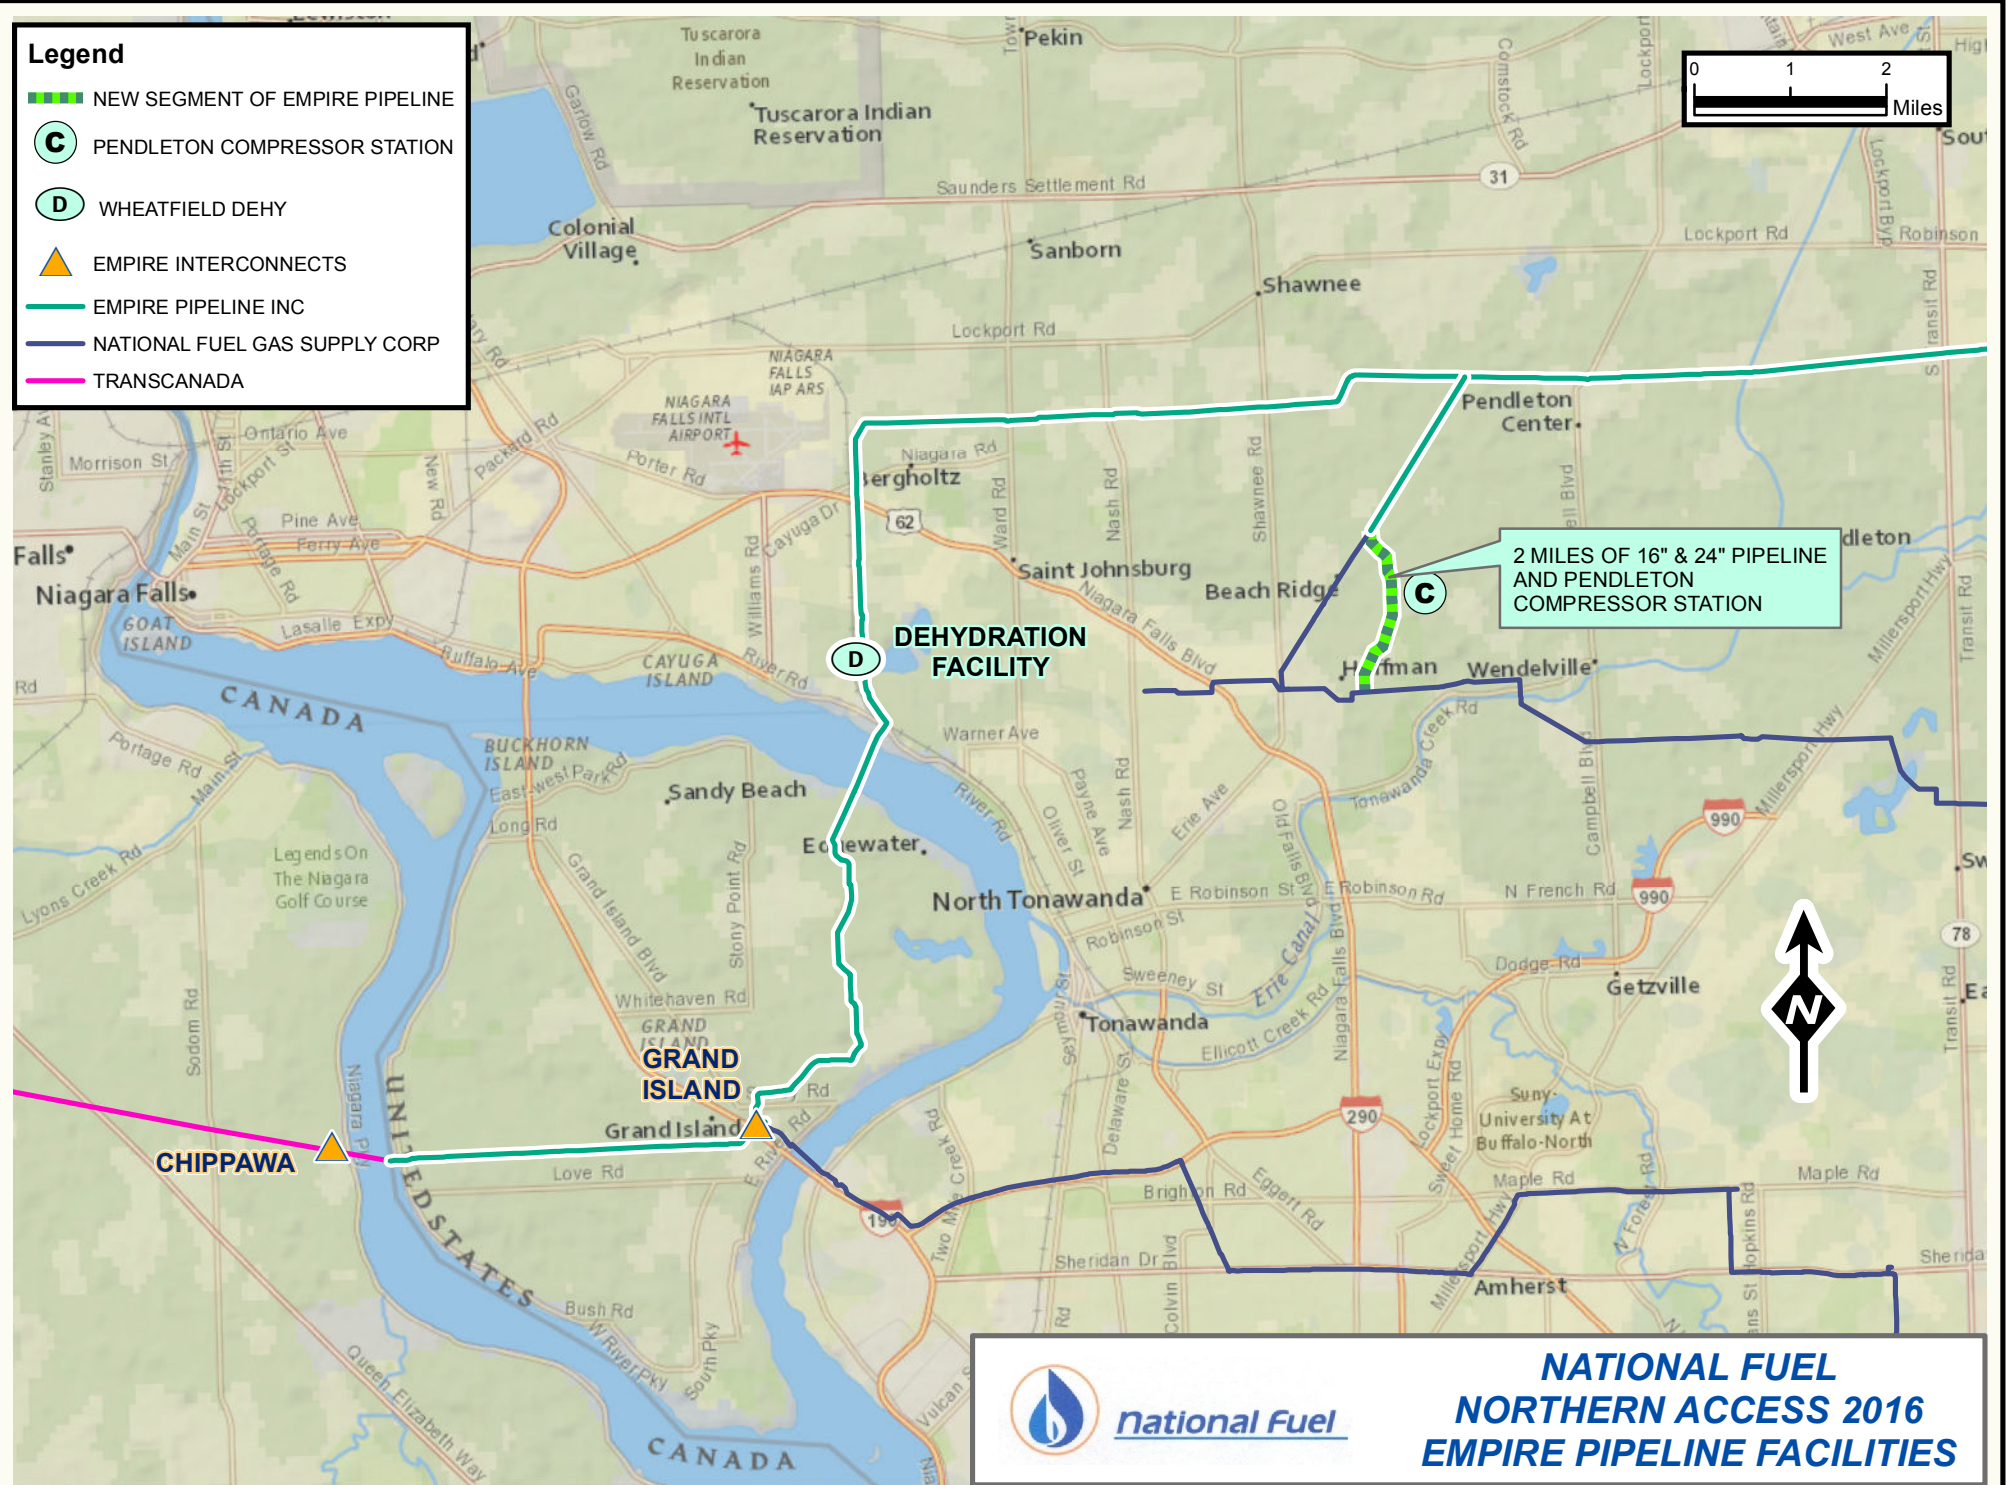

Legend

-  NEW SEGMENT OF EMPIRE PIPELINE
-  PENDLETON COMPRESSOR STATION
-  WHEATFIELD DEHY
-  EMPIRE INTERCONNECTS
-  EMPIRE PIPELINE INC
-  NATIONAL FUEL GAS SUPPLY CORP
-  TRANSCANADA

2 MILES OF 16" & 24" PIPELINE AND PENDLETON COMPRESSOR STATION

NATIONAL FUEL
NORTHERN ACCESS 2016
EMPIRE PIPELINE FACILITIES